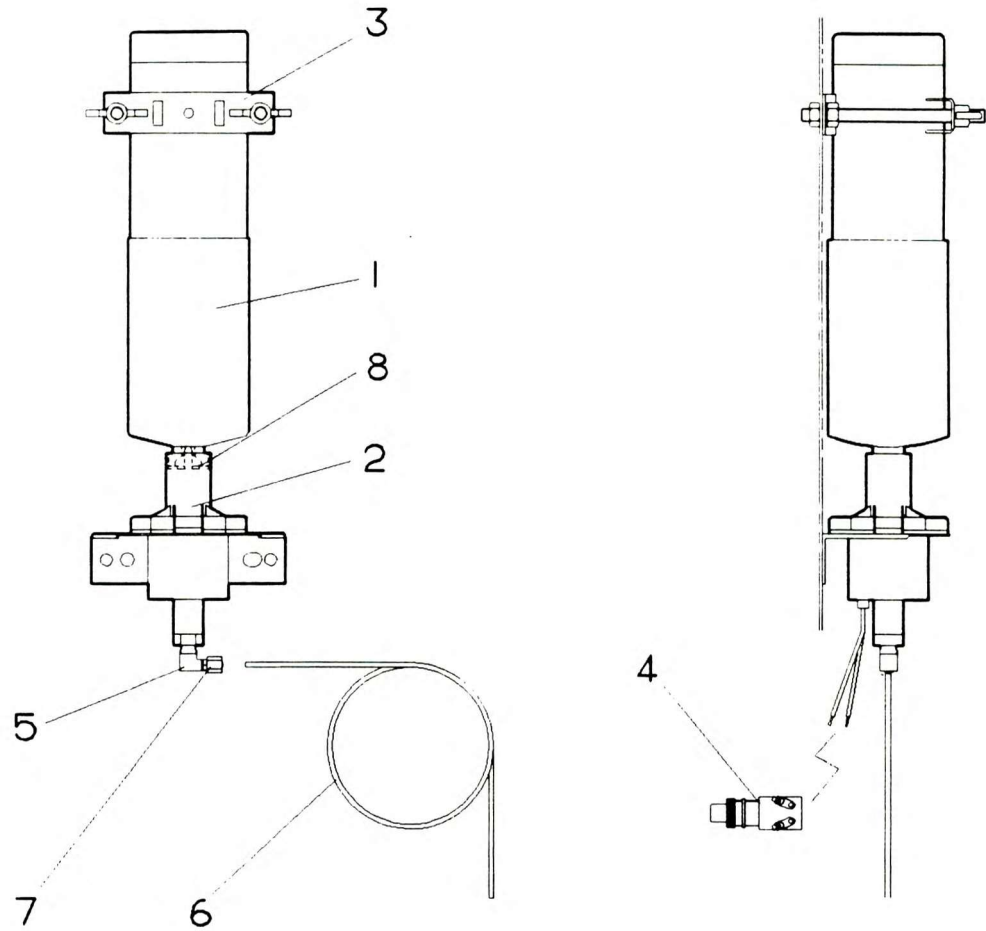

COLD START KIT

NO.	PART NO.	QTY.	DESCRIPTION	NO.	PART NO.	QTY.	DESCRIPTION
-	7-845-990016	1	Complete Assembly				
1	7-372-990250	1	Cylinder				
2	7-926-990428	1	Valve				
3	7-184-990039	1	Cylinder Clamp				
4	7-872-990262	1	Switch				
5	7-406-990015	1	Valve Fitting				
6	7-543-990068	1	Nylon Tube				
7	7-443-990648	1	Comp. Nut & Sleeve				
8	7-794-990159	1	Cyl. Gasket				